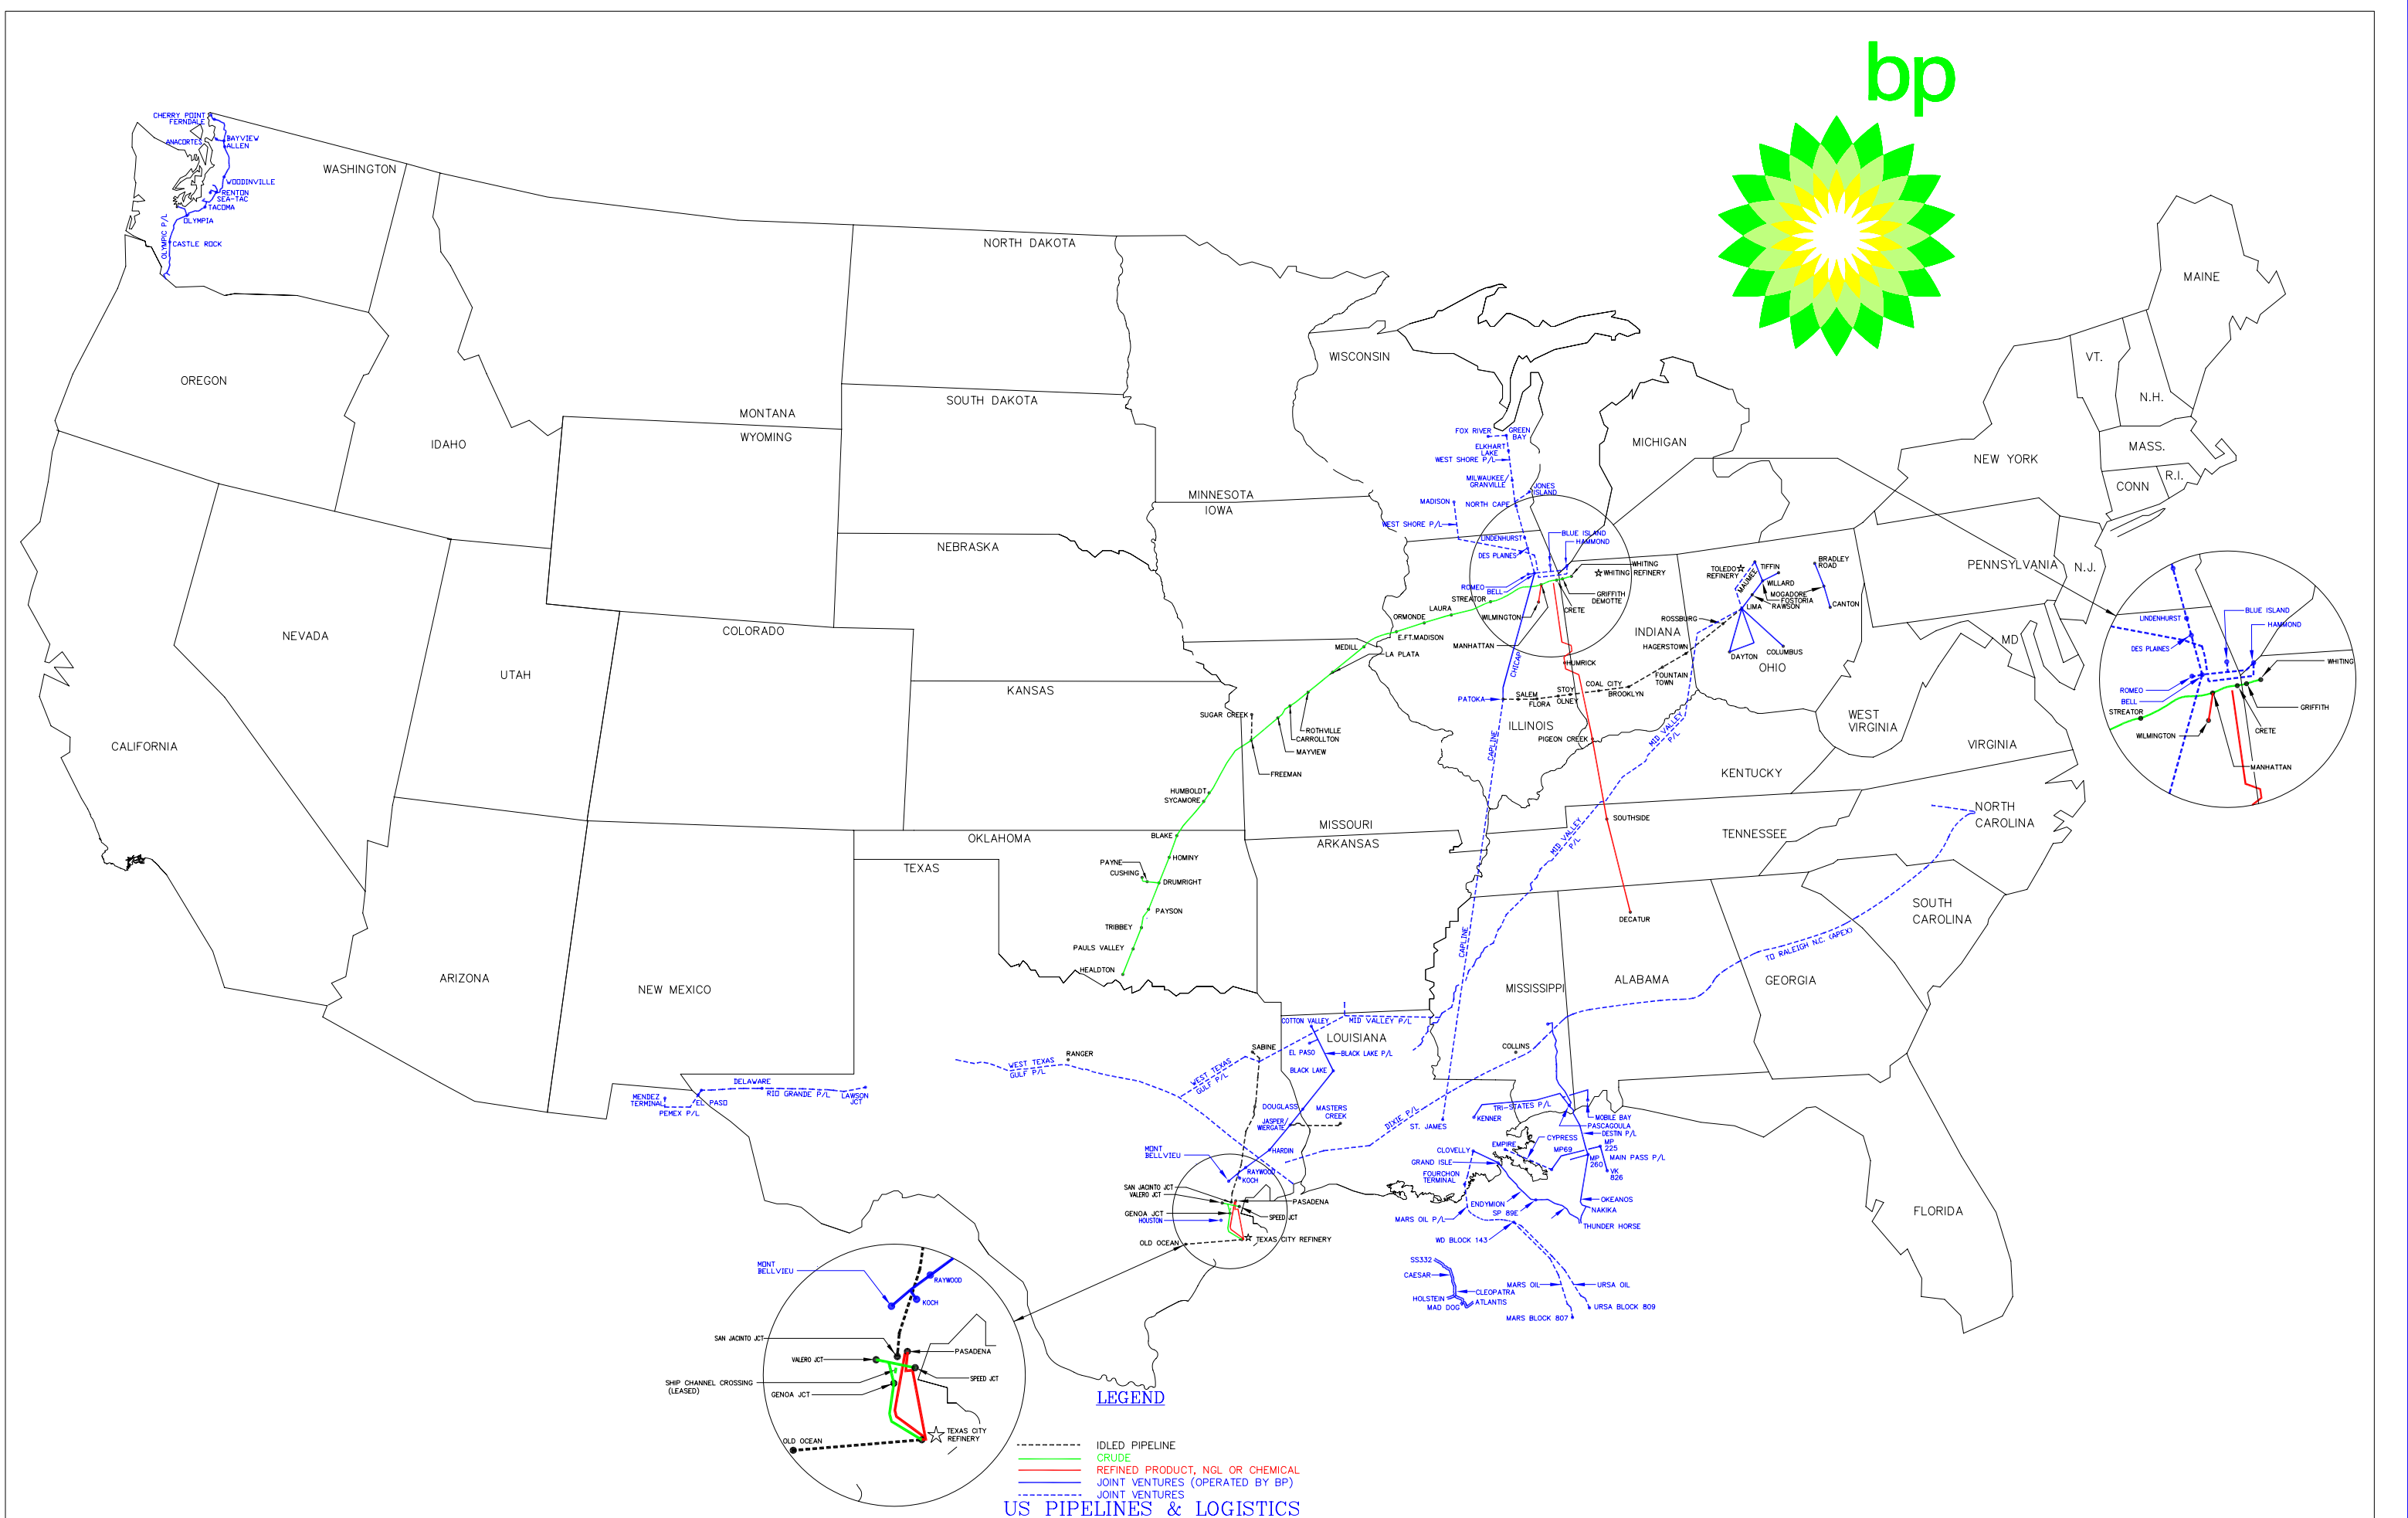

bp

**LEGEND**

- IDLED PIPELINE
  - CRUDE
  - REFINED PRODUCT, NGL OR CHEMICAL
  - JOINT VENTURES (OPERATED BY BP)
  - JOINT VENTURES
- US PIPELINES & LOGISTICS**