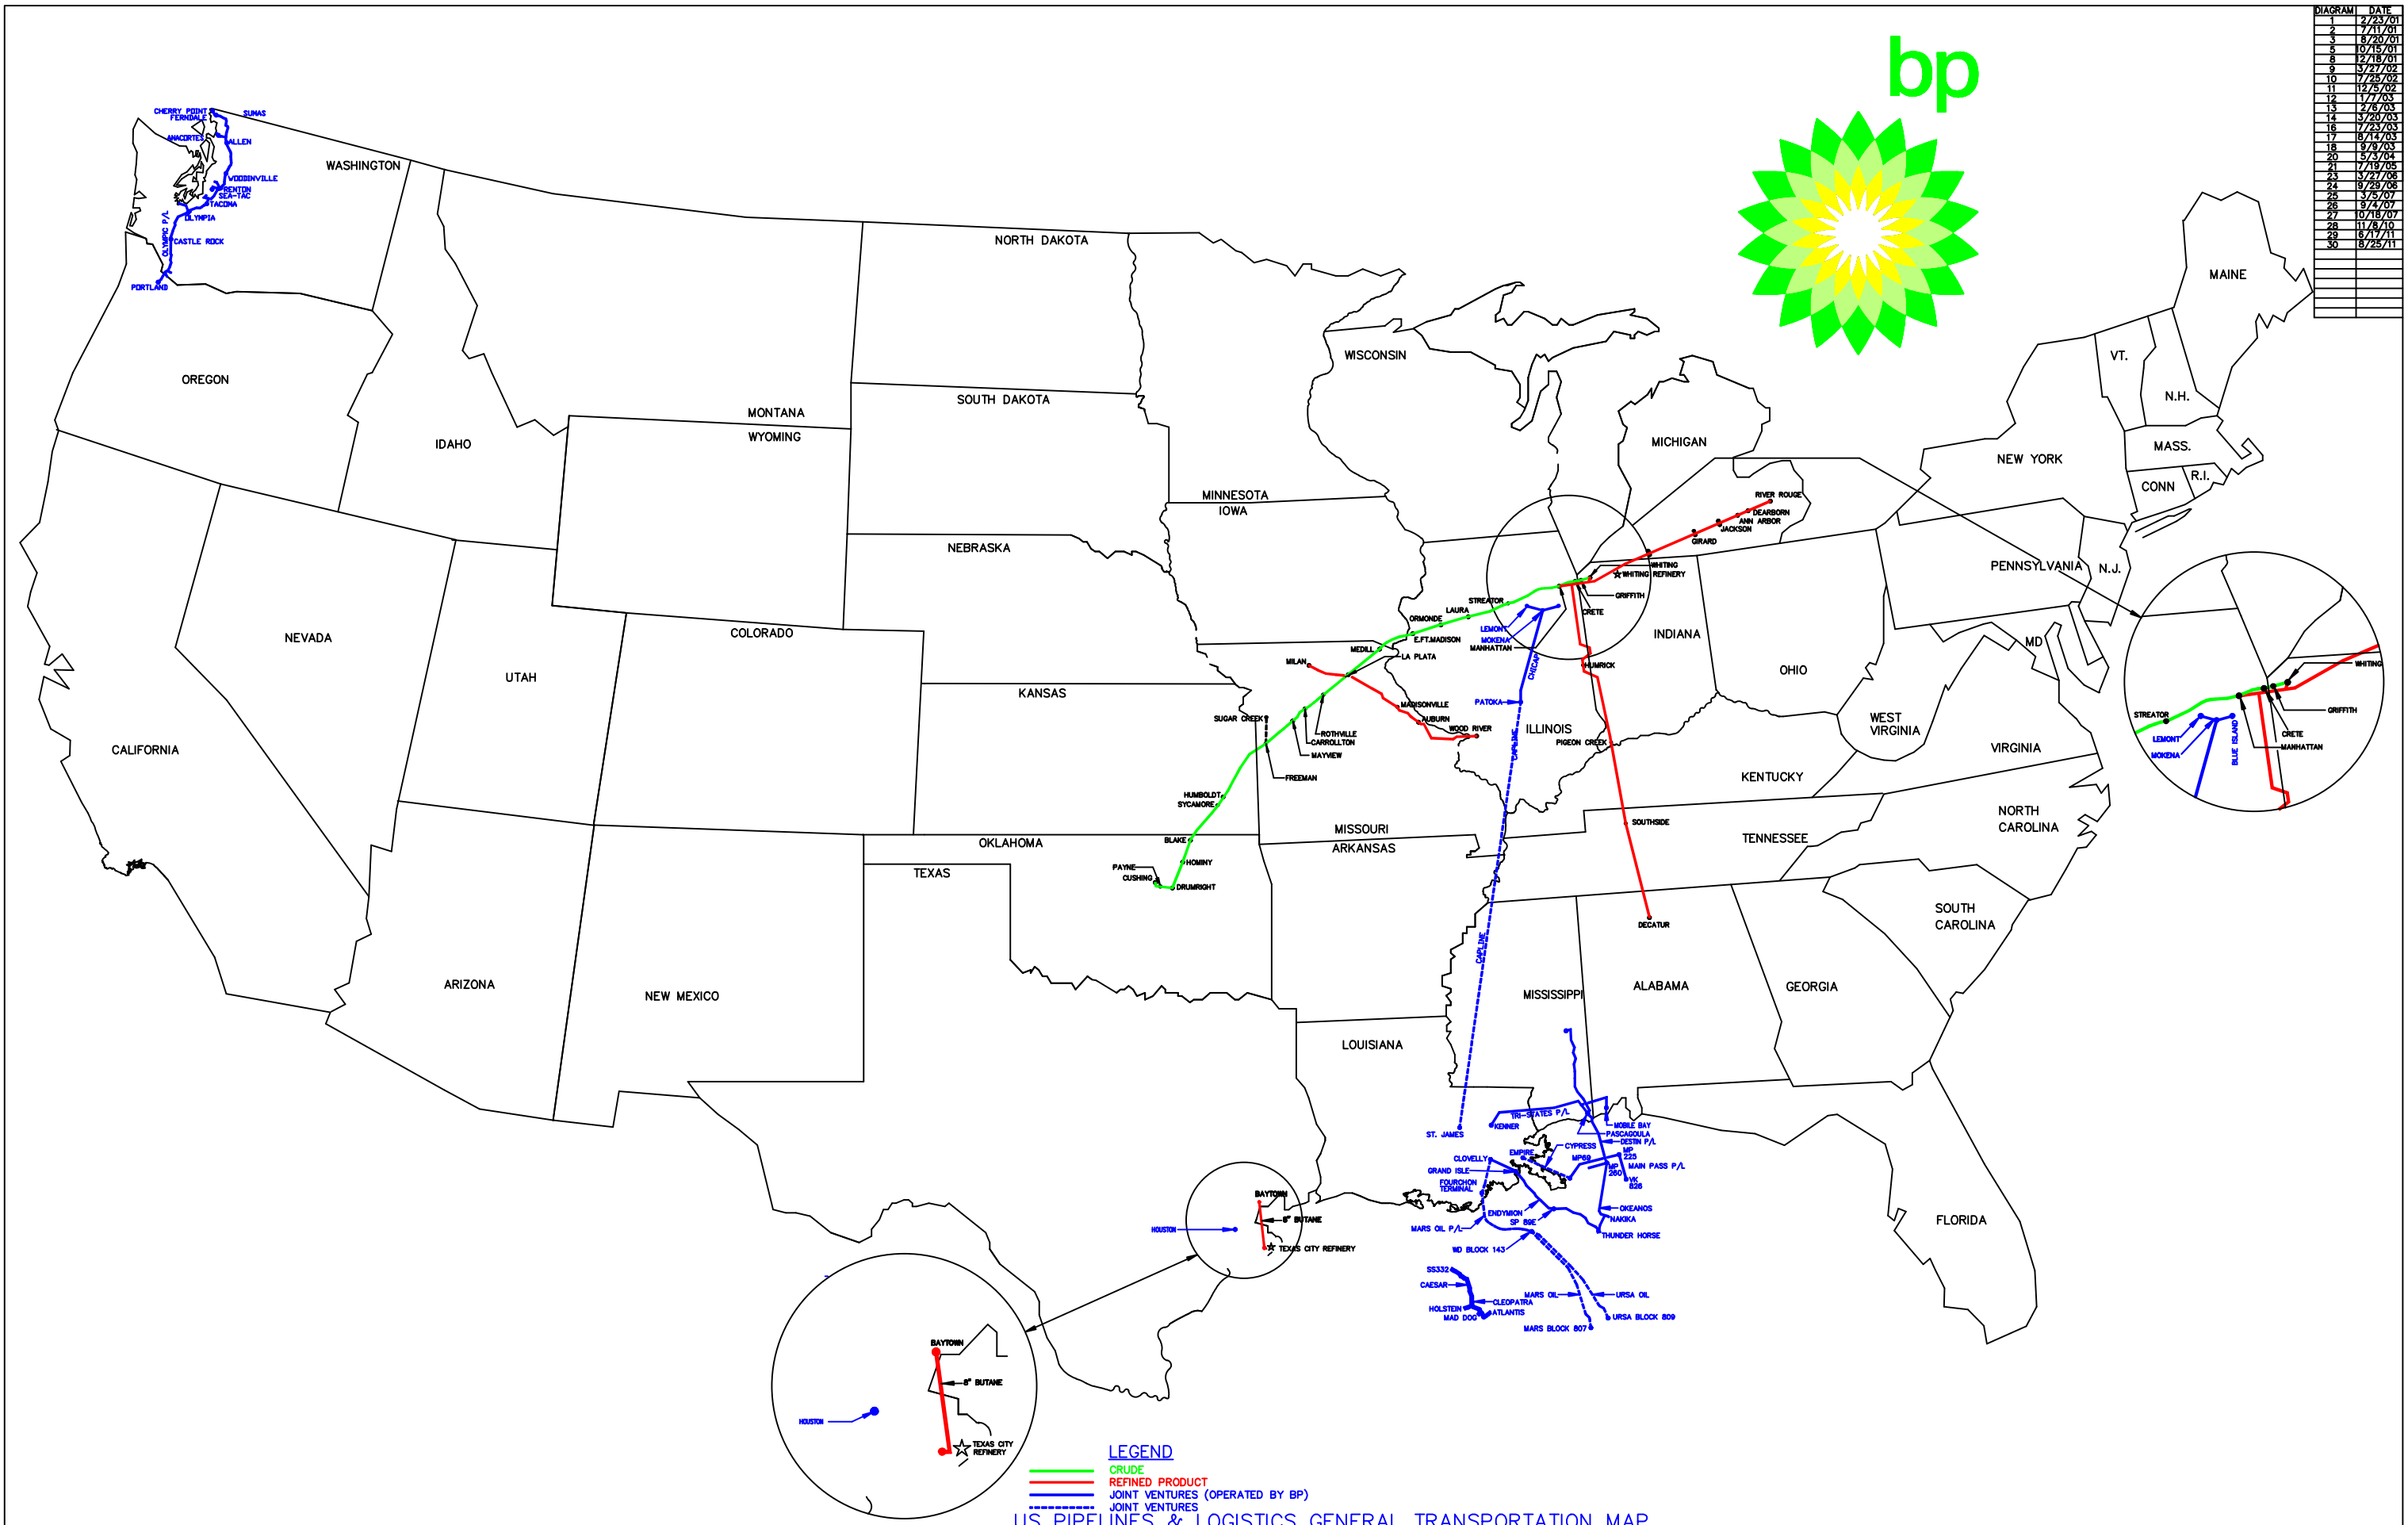

DIAGRAM	DATE
1	2/23/01
2	7/11/01
3	8/20/01
5	10/15/01
8	12/18/01
9	3/27/02
10	7/25/02
11	12/5/02
12	1/7/03
13	2/6/03
14	3/20/03
16	7/23/03
17	8/14/03
18	9/9/03
20	5/3/04
21	7/19/05
23	3/27/08
24	8/23/08
25	3/5/07
26	8/4/07
29	10/18/07
28	11/8/10
29	8/17/11
30	8/23/11

**LEGEND**  
 — CRUDE  
 — REFINED PRODUCT  
 — JOINT VENTURES (OPERATED BY BP)  
 - - - JOINT VENTURES  
**US PIPELINES & LOGISTICS GENERAL TRANSPORTATION MAP**